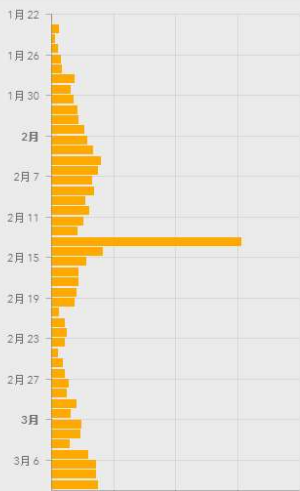

106,893

confirmed cases

3,639

deaths

103

countries, areas or territories with cases

長榮海運股份有限公司

EVERGREEN MARINE CORP. (TAIWAN) LTD.