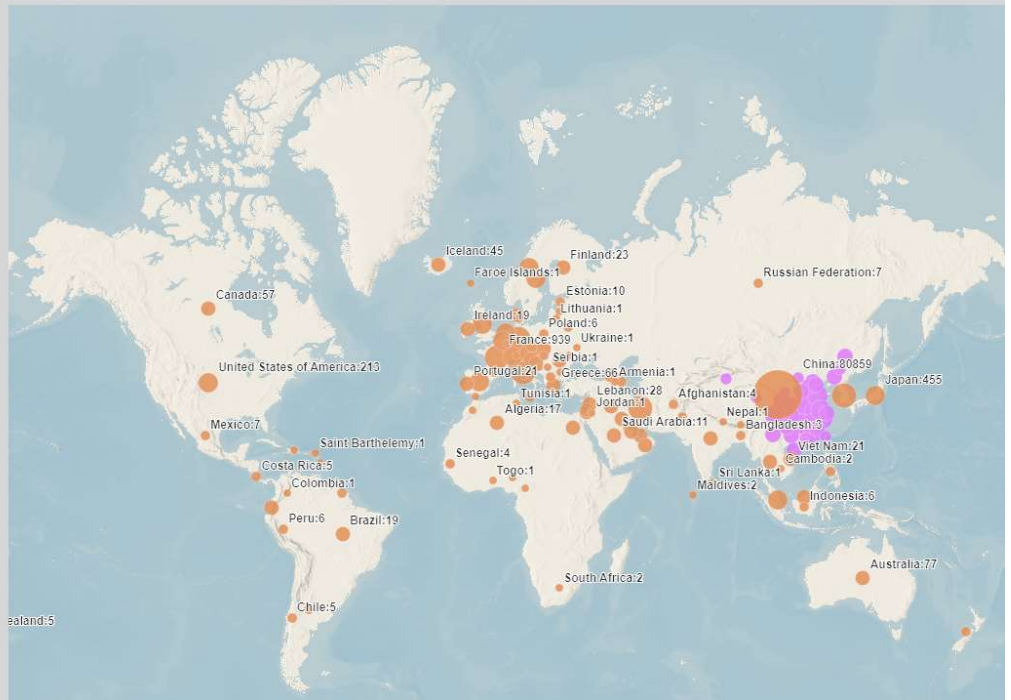

106,893

confirmed cases

3,639

deaths

103

countries, areas or territories with cases

長榮海運股份有限公司

EVERGREEN MARINE CORP. (TAIWAN) LTD.