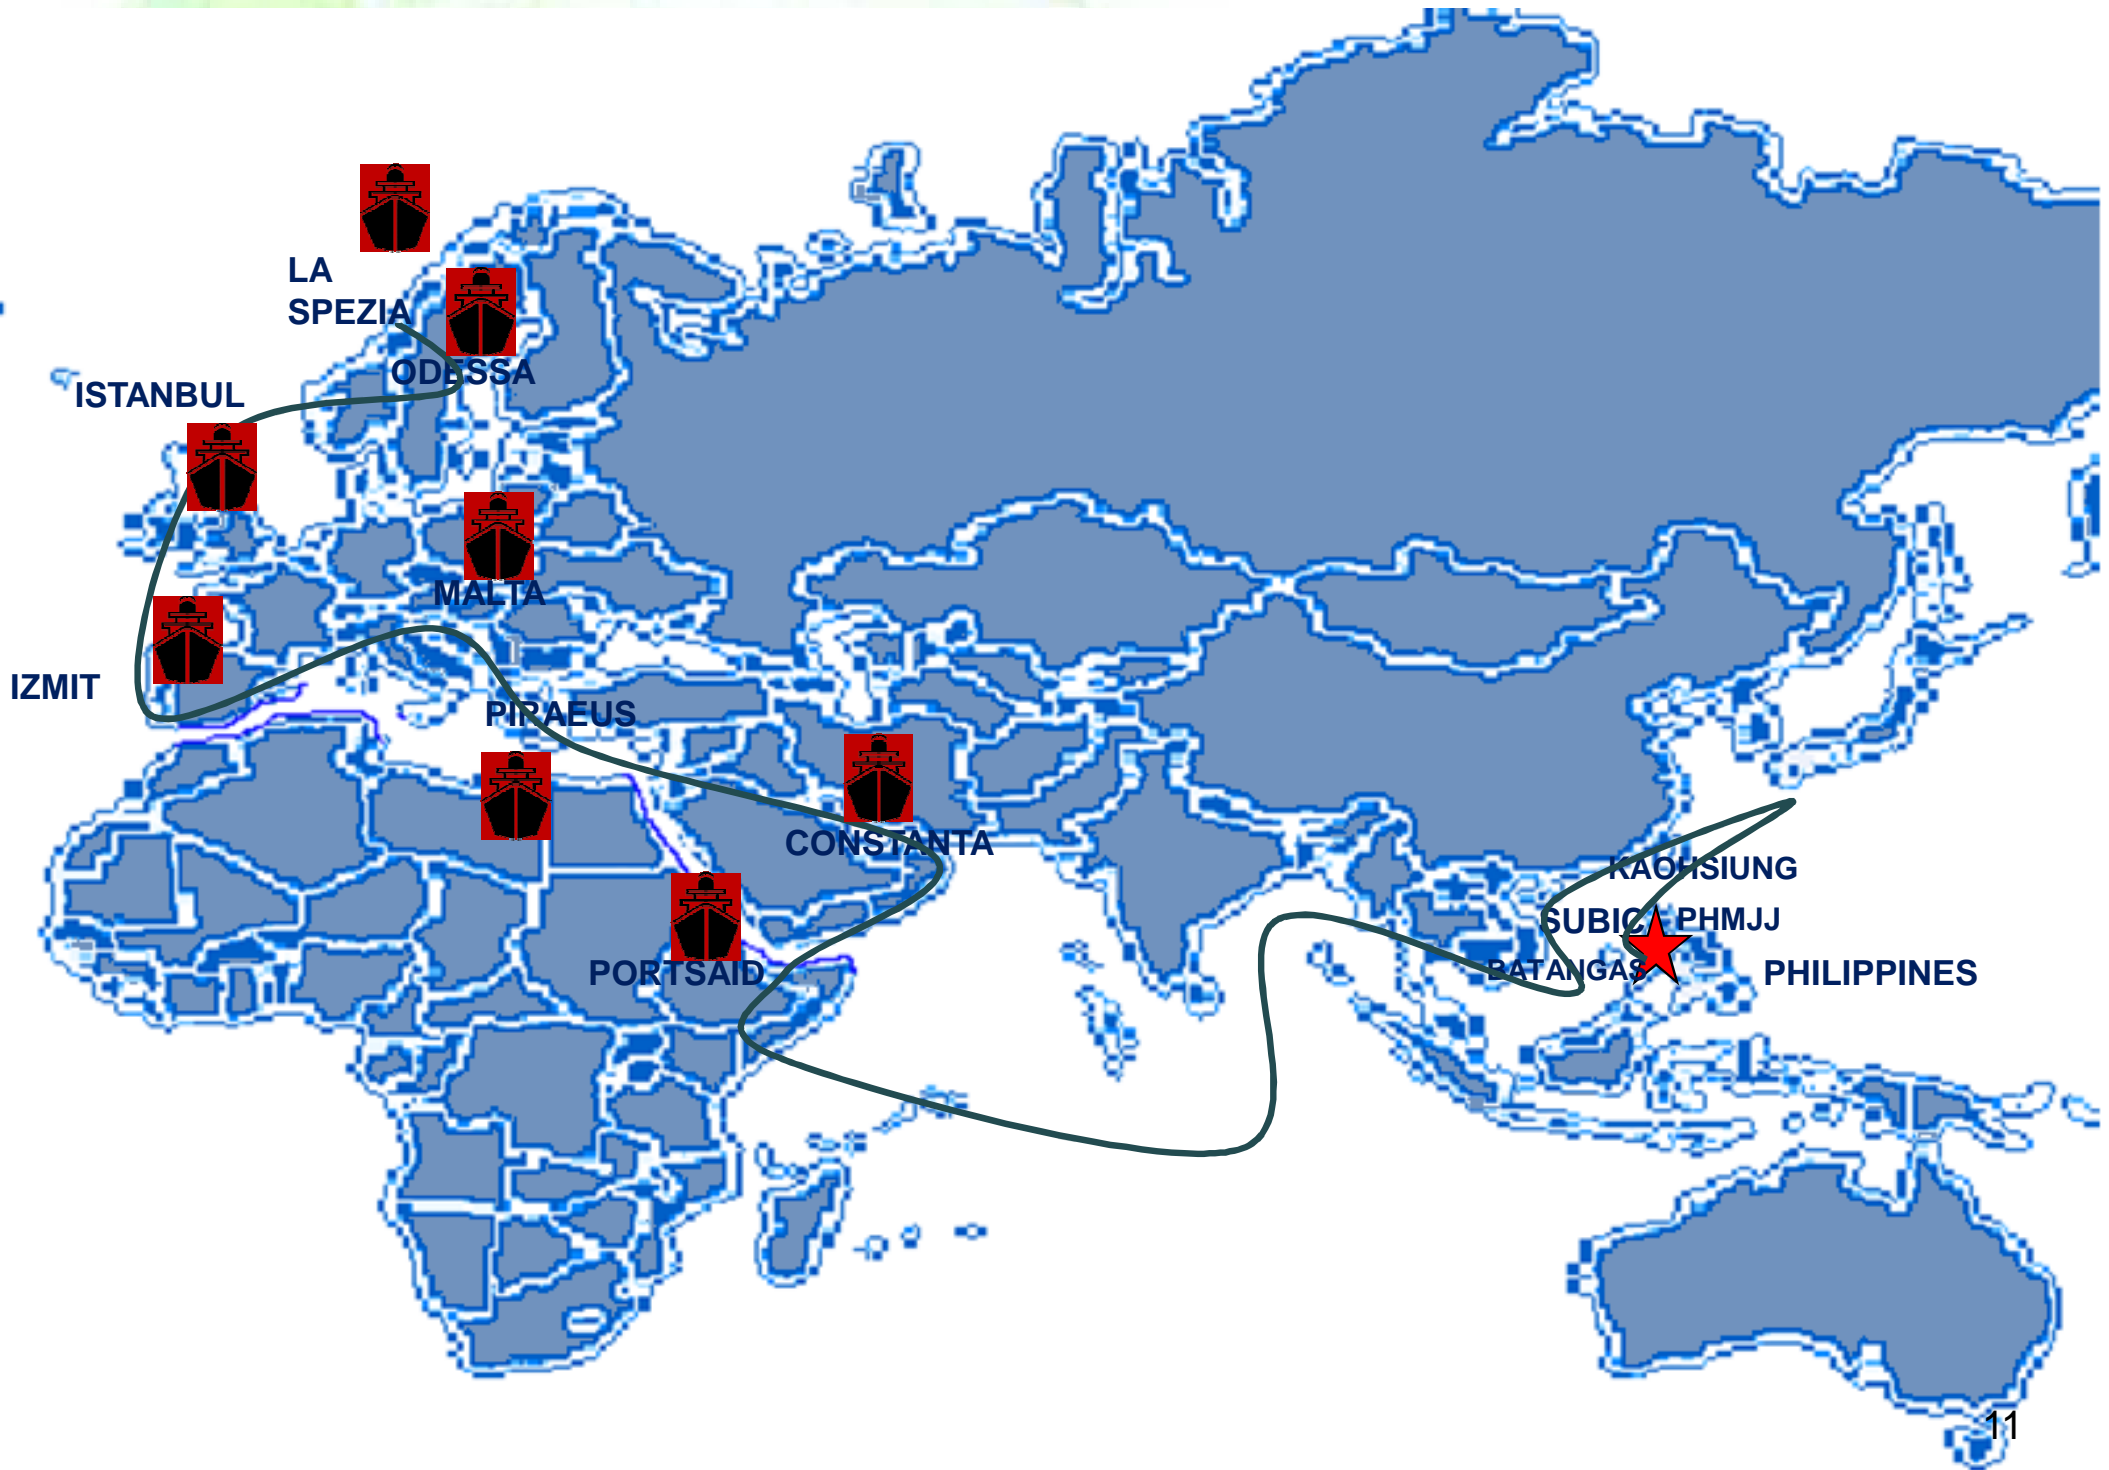

EUROPE

TRADE

DIRECT CALLING PORTS:

- Antwerp, Belgium
- Rotterdam, Netherlands
- Felixstowe, United Kingdom
- Hamburg, Germany
- Southampton, United Kingdom

North Europe Service (NE7)

EVERGREEN LINE

Routing Network

China-Europe-Mediterranean Service (CEM)

EVERGREEN LINE

Routing Network

Transit Time

POL	T/S	ROTTERDAM	FELIXSTOWE	HAMBURG
SUBIC	KAOHSIUNG	35	38	41

PORT	TERMINAL	ETA	ETD
ZUB	Subic Port Terminal	WED	WED
KSG	Kaohsiung Container Terminal	THU	SAT
RDM	Rotterdam, Netherlands	WED	SAT
FLX	Felixstowe, United Kingdom	SAT	MON
HBG	Hamburg, Germany	TUE	THU

MEDITERRANEAN TRADE

DIRECT CALLING PORTS

- Egypt, Port Said
- Beirut, Lebanon
- Piraeus, Greece
- Izmit, Turkey
- Istanbul, Turkey
- Constanta, Romania
- Odessa, Ukraine
- La Spezia, Italy
- Genoa, Italy
- France, Fos
- Valencia, Spain

Bosphorus Express Express - (BEX)

EVERGREEN LINE

Routing Network

Transit Time

POL	T/S	PORT SAID	BEIRUT	PIRAEUS	IZMIT	ISTANBUL	CONSTANTA	ODESSA
SUBIC	KAOHSIUNG	24	26	29	31	32	34	36

PORT	DESTINATION & TERMINAL	ETA	ETD
ZUB	Subic Port Terminal	WED	WED
KSG	Kaohsiung Container Terminal	THU	MON
PSD	Egypt Port Said	FRI	SUN
LBR	Beirut Lebanon	SUN	MON
PIR	Piraeus Greece	WED	THU
IZT	Turkey Izmit	FRI	FRI
IS	Turkey Istanbul	SAT	SAT
CNS	Romania Constanta	MON	TUE
UAD	Ukraine Odessa	WED	FRI